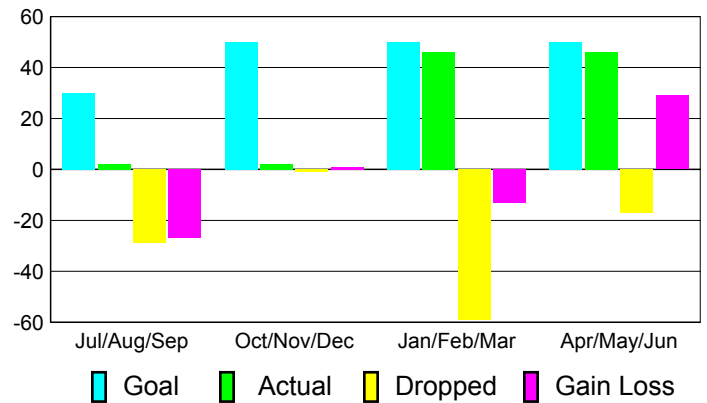

Membership Results 2010-2011

Goal, New, Dropped, Gain/Loss

Comparison of Membership Gain/Loss

Current Year Compared to the Previous Year