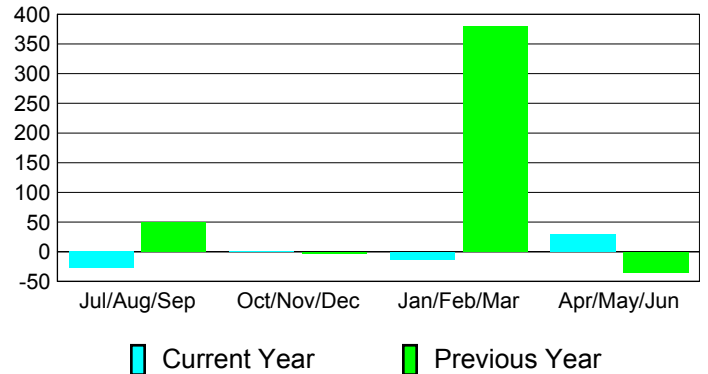

**Membership Results
2010-2011**

**Membership
2009-2010**

Month	Net Memb Goal	Actual New Memb	Actual Dropped Memb	Gain/Loss of Memb	Gain/Loss of Memb
Jul/Aug/Sep	30	2	-29	-27	49
Oct/Nov/Dec	50	2	-1	1	-3
Jan/Feb/Mar	50	46	-59	-13	380
Apr/May/June	50	46	-17	29	-35
Totals	180	96	-106	-10	391

Membership Results 2010-2011

Goal, New, Dropped, Gain/Loss

Comparison of Membership Gain/Loss

Current Year Compared to the Previous Year

Gender Comparison 2010-2011

Jul/Aug/Sep

Oct/Nov/Dec

Jan/Feb/Mar

Apr/May/June

Male

Female