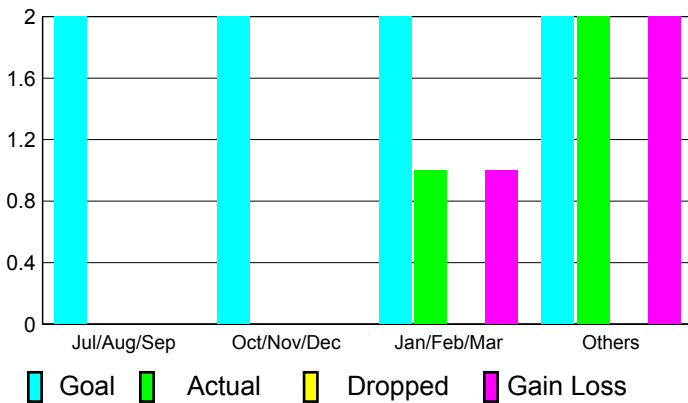

2010-2011 GMT Reports for District (or Undistricted) **District 385**

GMT: **PAUL CHOR HO FAN**

Location: **CHINA**

GMT CA: **5**

CLUBS

**Club Results
2010-2011**

**Clubs
2009-2010**

Month	New Club Goal	Actual New Clubs	Actual Dropped Clubs	Gain/Loss of Clubs	Gain/Loss of Clubs
Jul/Aug/Sep	2	0	0	0	2
Oct/Nov/Dec	2	0	0	0	0
Jan/Feb/Mar	2	1	0	1	15
Apr/May/June	2	2	0	2	0
Totals	8	3	0	3	17

Club Results 2010-2011

Goal, New, Dropped, Gain/Loss

Comparison of Club Gain/Loss

Current Year Compared to the Previous Year

YTD Status Quo Clubs 2010-2011

Status Quo Clubs Compared to Status Quo Members

MEMBERSHIP

**Membership Results
2010-2011**

**Membership
2009-2010**

Month	Net Memb Goal	Actual New Memb	Actual Dropped Memb	Gain/Loss of Memb	Gain/Loss of Memb
Jul/Aug/Sep	30	2	-29	-27	49
Oct/Nov/Dec	50	2	-1	1	-3
Jan/Feb/Mar	50	46	-59	-13	380
Apr/May/June	50	46	-17	29	-35
Totals	180	96	-106	-10	391