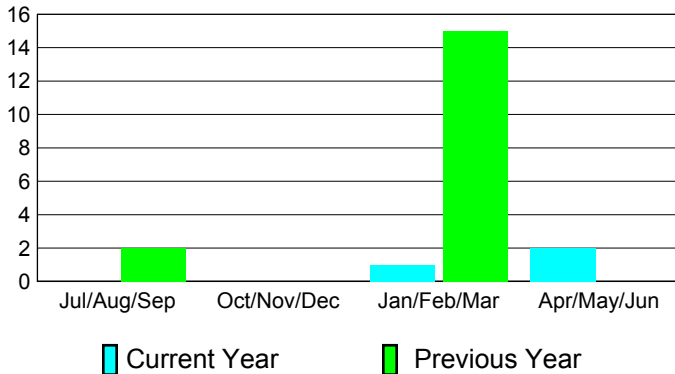

2010-2011 GMT Reports for District (or Undistricted) **District 385**

GMT: **PAUL CHOR HO FAN**

Location: **CHINA**

GMT CA: **5**

CLUBS

**Club Results
2010-2011**

**Clubs
2009-2010**

Month	New Club Goal	Actual New Clubs	Actual Dropped Clubs	Gain/Loss of Clubs	Gain/Loss of Clubs
Jul/Aug/Sep	2	0	0	0	2
Oct/Nov/Dec	2	0	0	0	0
Jan/Feb/Mar	2	1	0	1	15
Apr/May/June	2	2	0	2	0
Totals	8	3	0	3	17

Club Results 2010-2011

Goal, New, Dropped, Gain/Loss

Comparison of Club Gain/Loss

Current Year Compared to the Previous Year

YTD Status Quo Clubs 2010-2011

Status Quo Clubs Compared to Status Quo Members

MEMBERSHIP